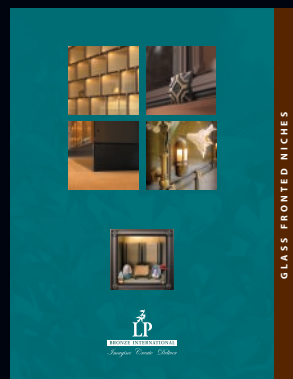

For further product information

or

to order products you can

reach us at:

LP Bronze International

100 Sunrise Ave., Unit 101/152

Toronto, ON M4A 1B3

online:

www.lpbronze.com

info@lpbronze.com

toll free at:

1.888.572.2645

fax:

1.877.572.2645

BRONZE INTERNATIONAL

Imagine Create Deliver